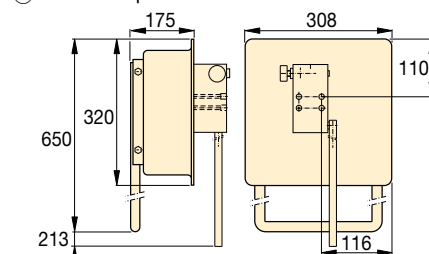

* Pump includes 1,5 mm thick gasket for reservoir mounting.
Pump weight is 6,6 kg.

Typical Applications

- Filling and testing of aircraft systems such as shock absorbers;
- Testing of aircraft systems using Skydrol fluid;
- Testing of pressure vessels;
- Operation of single-acting hydraulic tools and cylinders.

Optional Reservoir Kit

The 10 litres reservoir kit **MP-10T** includes tank with skid frame, top plate with reservoir seal, suction pipe and mounting bolts. Usable oil capacity is 7,4 litres.

MP-110, MP-350, MP-700, MP-1000

- ① Suction / Tank return port 3/8"-18NPT
- ② Pressure port 3/8"-18NPT

MP-10T

ENERPAC

Enerpac Worldwide Locations

Beijing, China
Tel: +86 10 845 36166

Dubai, United Arab Emirates
Tel: +971 (0)4 8872686

Düsseldorf, Germany
Tel: +49 211 471 490