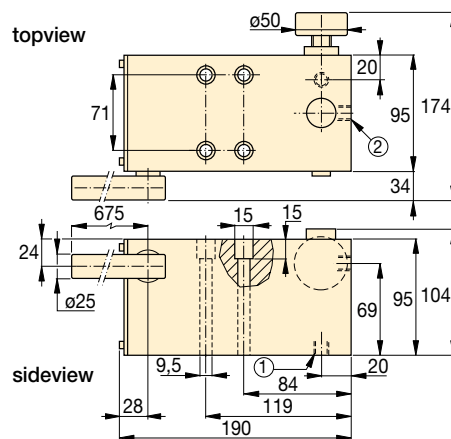

* Pump includes 1,5 mm thick gasket for reservoir mounting.
Pump weight is 6,6 kg.

Typical Applications

- Filling and testing of aircraft systems such as shock absorbers;
- Testing of aircraft systems using Skydrol fluid;
- Testing of pressure vessels;
- Operation of single-acting hydraulic tools and cylinders.

Optional Reservoir Kit

The 10 litres reservoir kit **MP-10T** includes tank with skid frame, top plate with reservoir seal, suction pipe and mounting bolts. Usable oil capacity is 7,4 litres.

MP-110, MP-350, MP-700, MP-1000

- ① Suction / Tank return port 3/8"-18NPT
- ② Pressure port 3/8"-18NPT

MP-10T

ENERPAC

Enerpac Worldwide Locations

Beijing, China
Tel: +86 10 845 36166

Dubai, United Arab Emirates
Tel: +971 (0)4 8872686

Düsseldorf, Germany
Tel: +49 211 471 490